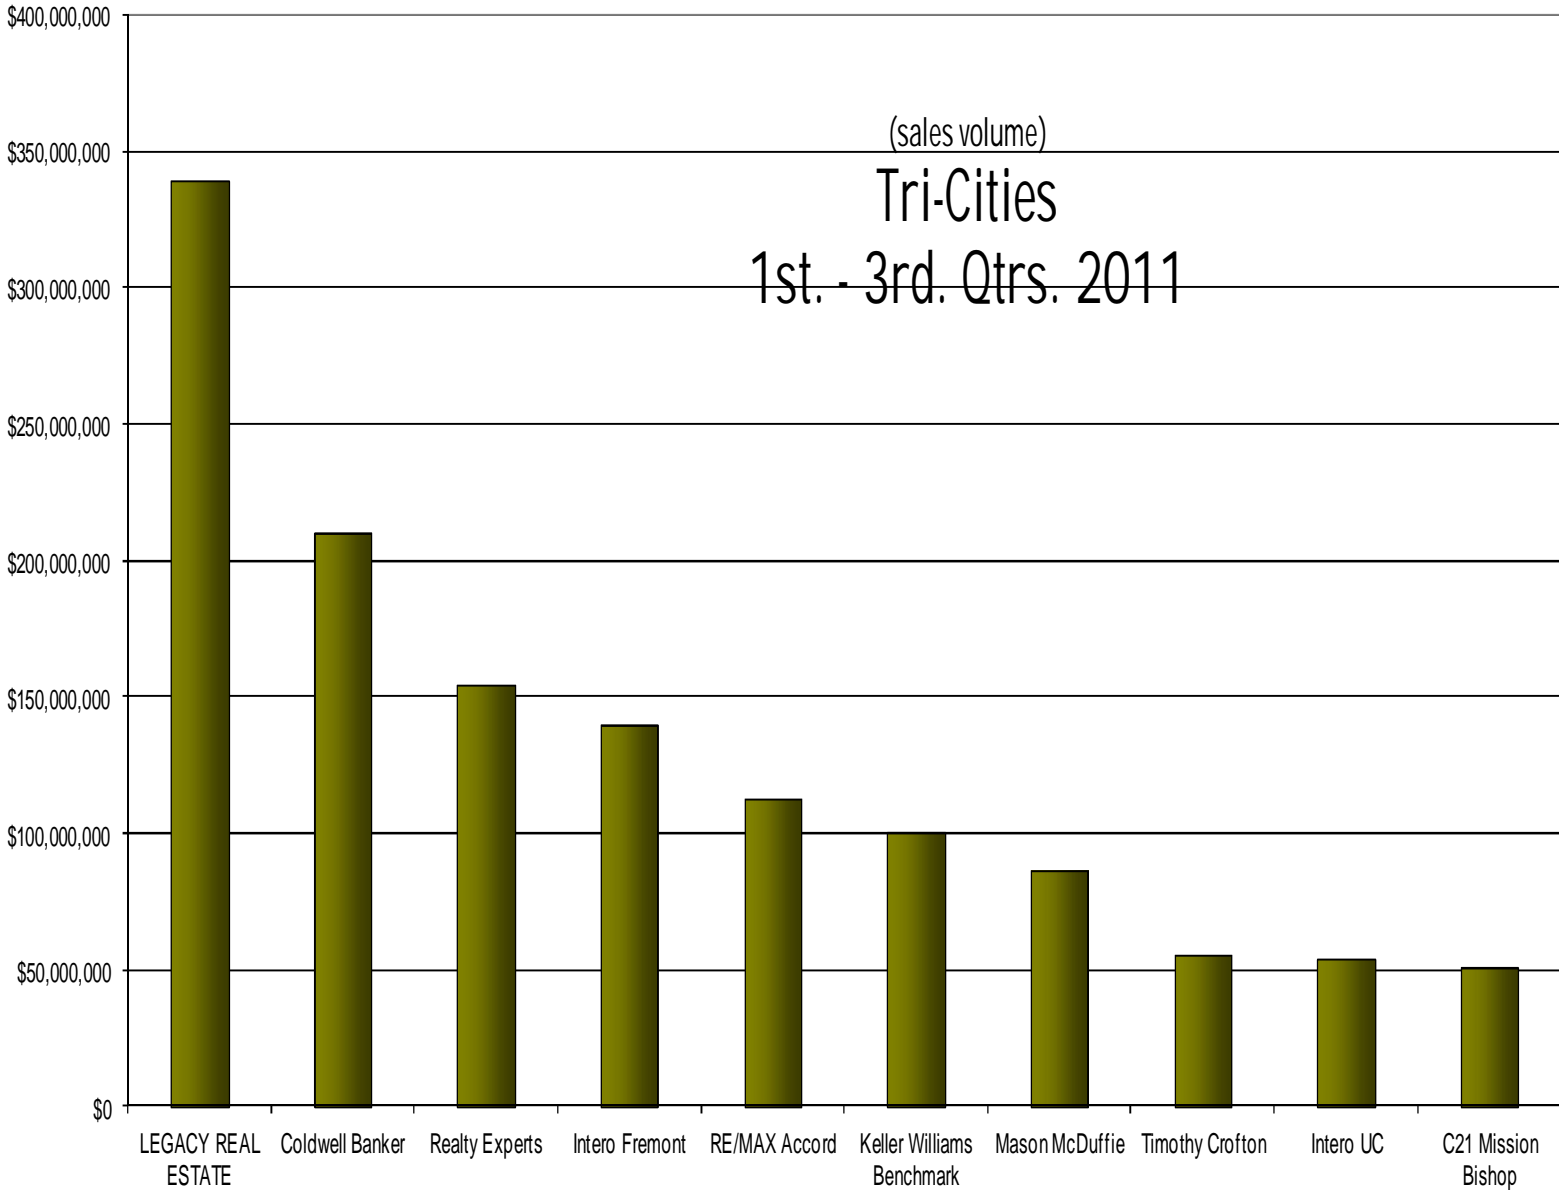

# MARKET SHARE

Data provided by Market Share Resources, Inc.

[www.LegacyRealEstateAssociates.com](http://www.LegacyRealEstateAssociates.com)

41111 Mission Boulevard, Fremont, CA 94539 | 510-744-3500

**LEGACY**  
REAL ESTATE  
& ASSOCIATES