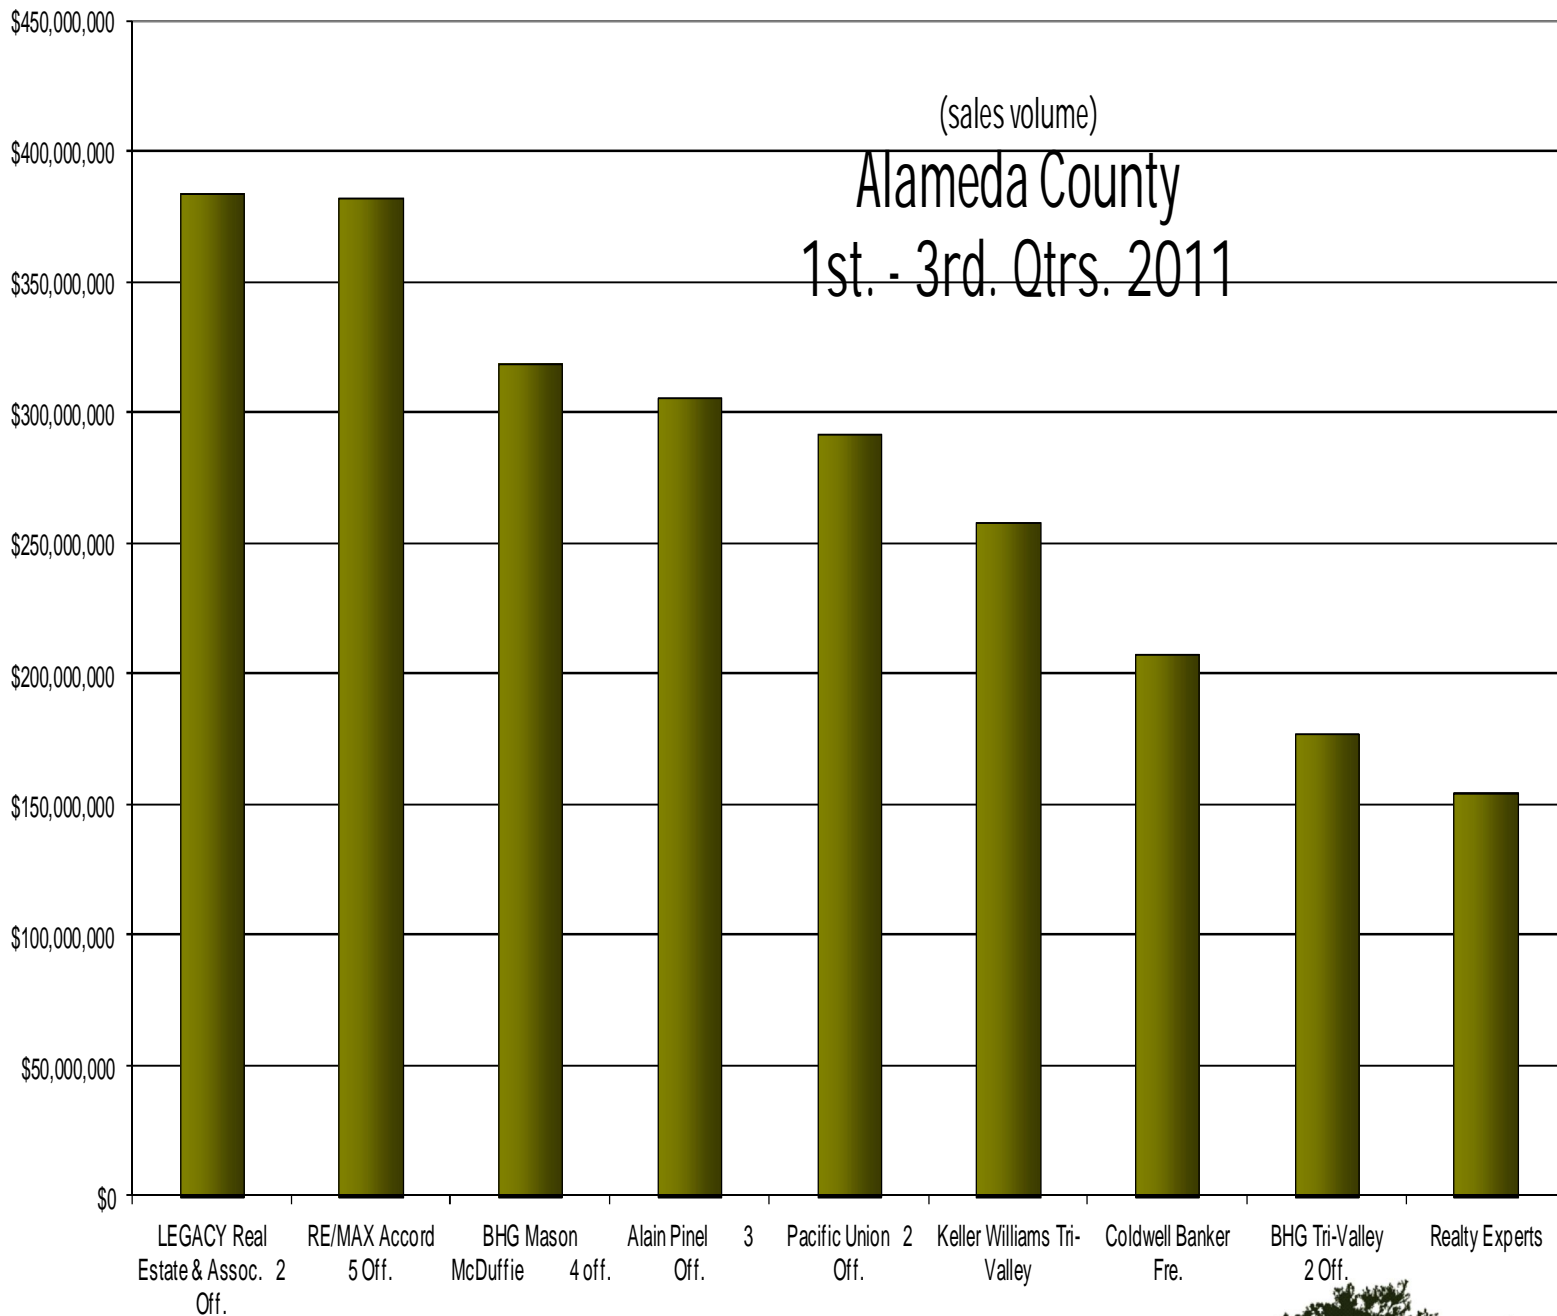

MARKET SHARE

Data provided by Market Share Resources, Inc.

www.LegacyRealEstateAssociates.com

41111 Mission Boulevard, Fremont, CA 94539 | 510-744-3500
1686 Second Street, Livermore, CA 94550 | 925-447-8100